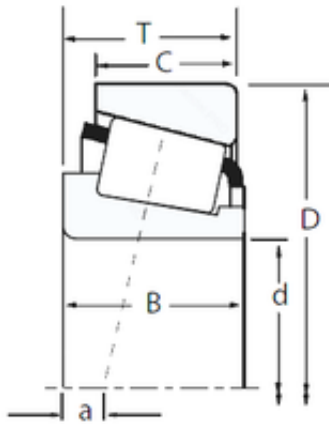

China Abec 7 Bearings Supplier

High speed TIMKEN single row tapered roller bearing 32008X timken bearing price list

Bearing No. 32008X

Size	40x68x19 mm
Bore Diameter	40 mm
Outer Diameter	68 mm
Width	19 mm
d	40 mm
D	68 mm
T	19 mm
B	19 mm
C	14,5 mm
R	1 mm
r	1 mm
Weight	0,27 Kg
Dynamic load rating radial (C)	53,8 kN
Calculation factor (e)	0,38

32008X Bearing 2D drawings and 3D CAD models